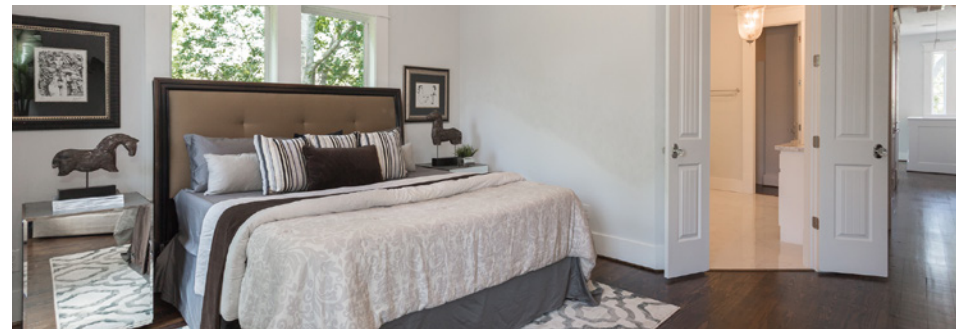

# 403 Cordell

This gorgeous open concept 3 bed/2 ½ bath Craftsman-Home is sitting on a great subdivision lot in the heart of Brooke Smith Heights.

Featuring bungalow inspirational details and flanked by mature trees, this property includes French doors, huge side-by-side decks, Hi-end fixtures and handcrafted work throughout.

Stained wood siding & crown molding accents.

Inviting gaming room overlooks the street.

Gorgeous hand-crafted cabinetry, hardwood floors and large French doors in spacious living room.

10ft. coffered ceiling & hand-crafted built-ins framing this well lit dining room - opens to porch.

Master suite surrounded by trees, lots of natural light and wooden floors, steps away from spa like bathroom.

Double sinks, tub, glass shower & chandelier.

Generous master closet space with built-ins.